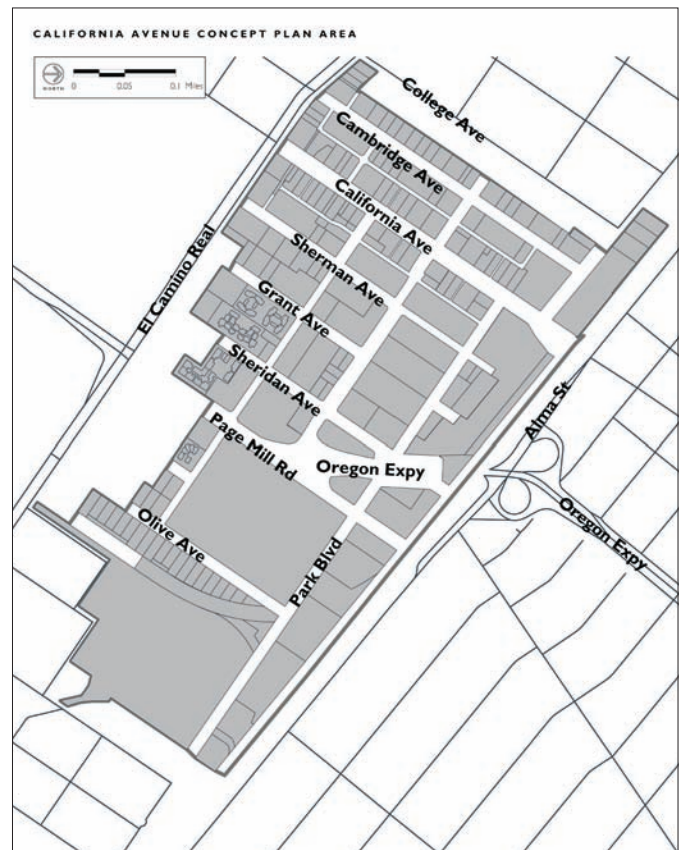

California Avenue

CONCEPT PLAN

NEIGHBORHOOD WORKSHOP #1

February 12, 2009

7:00 p.m. - 9:00 p.m.

Lucie Stern
Community Center

1305 Middlefield Road
Community Room

You are invited to share your thoughts about the future of the California Avenue area of Palo Alto! Future land uses in this area are being studied as part of the City of Palo Alto's work to amend the Comprehensive Plan, which guides development throughout the city. The City of Palo Alto values your opinions, concerns, goals and vision for the future of this important area of Palo Alto.